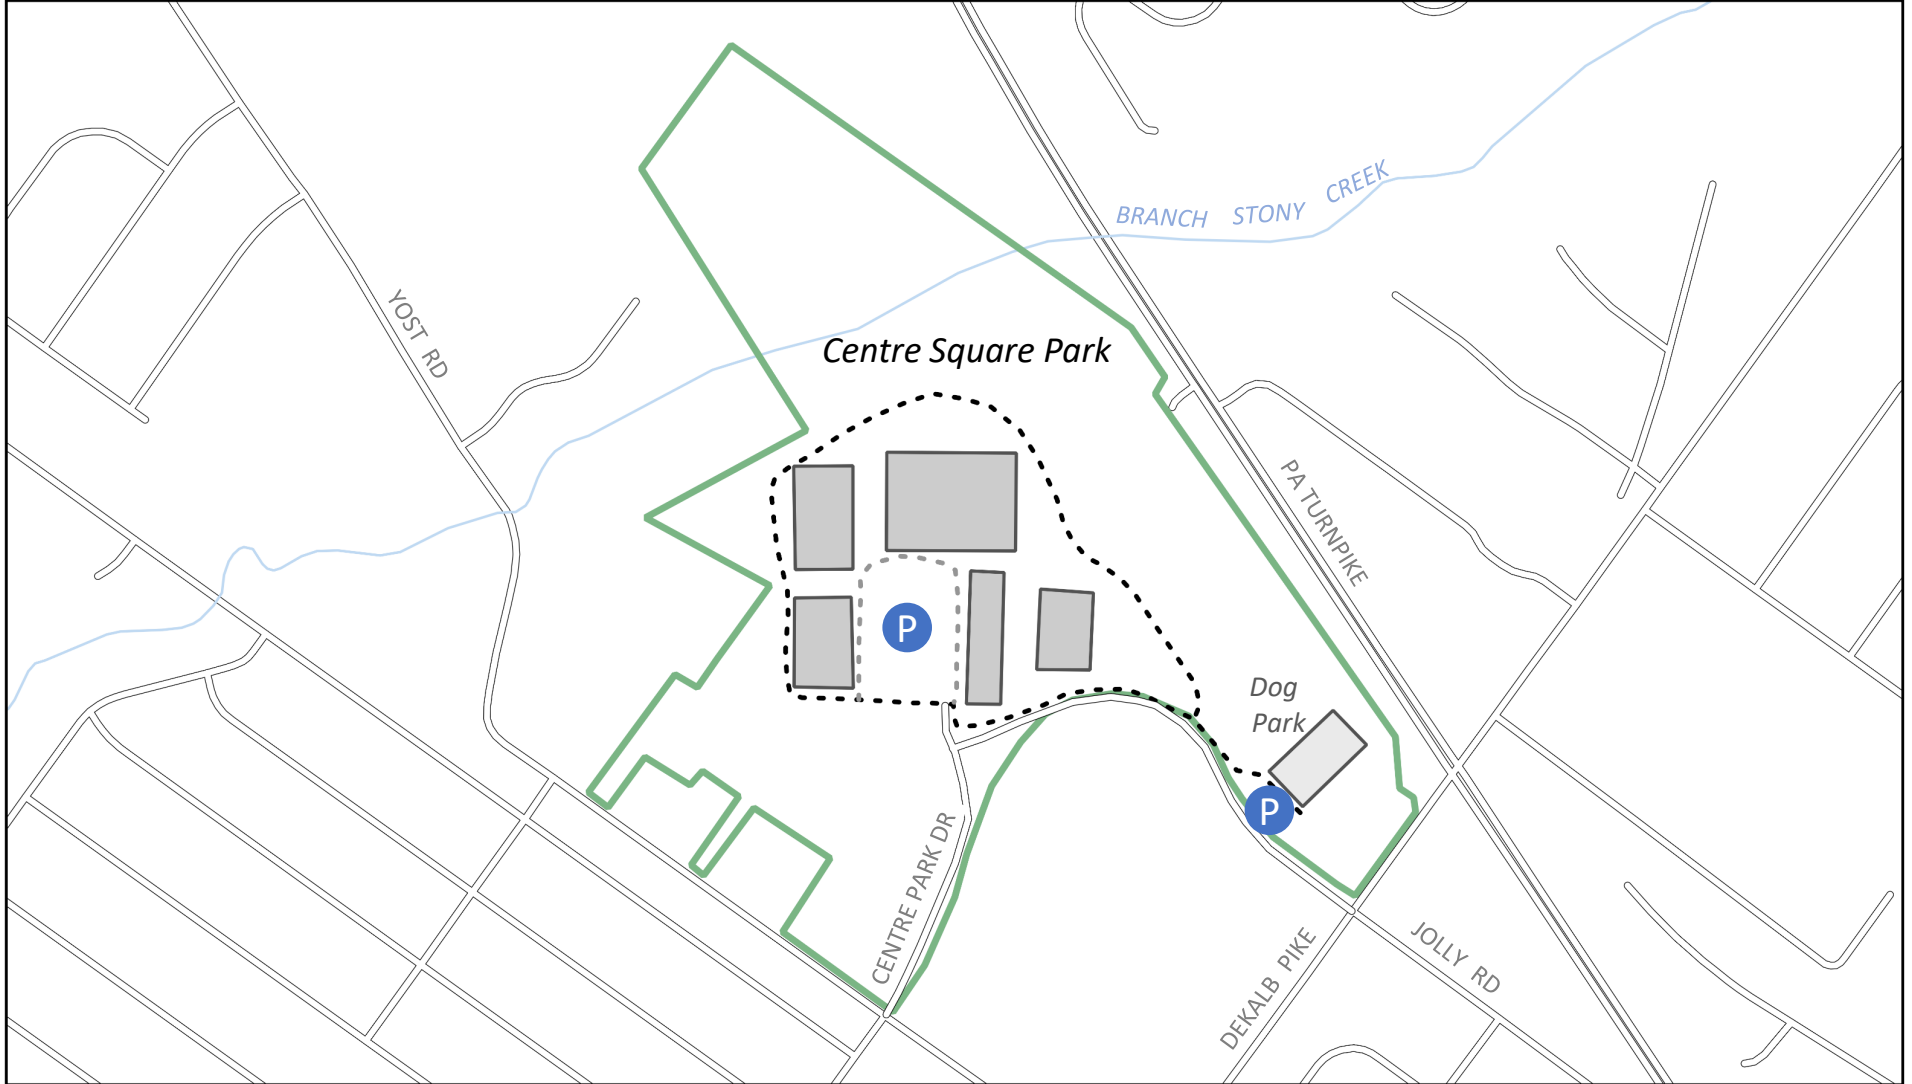

Centre Square Park Trails

Whitpain Township

Park loop

Park

0

0.1

0.2

0.3 miles

Other trail

Ballfield