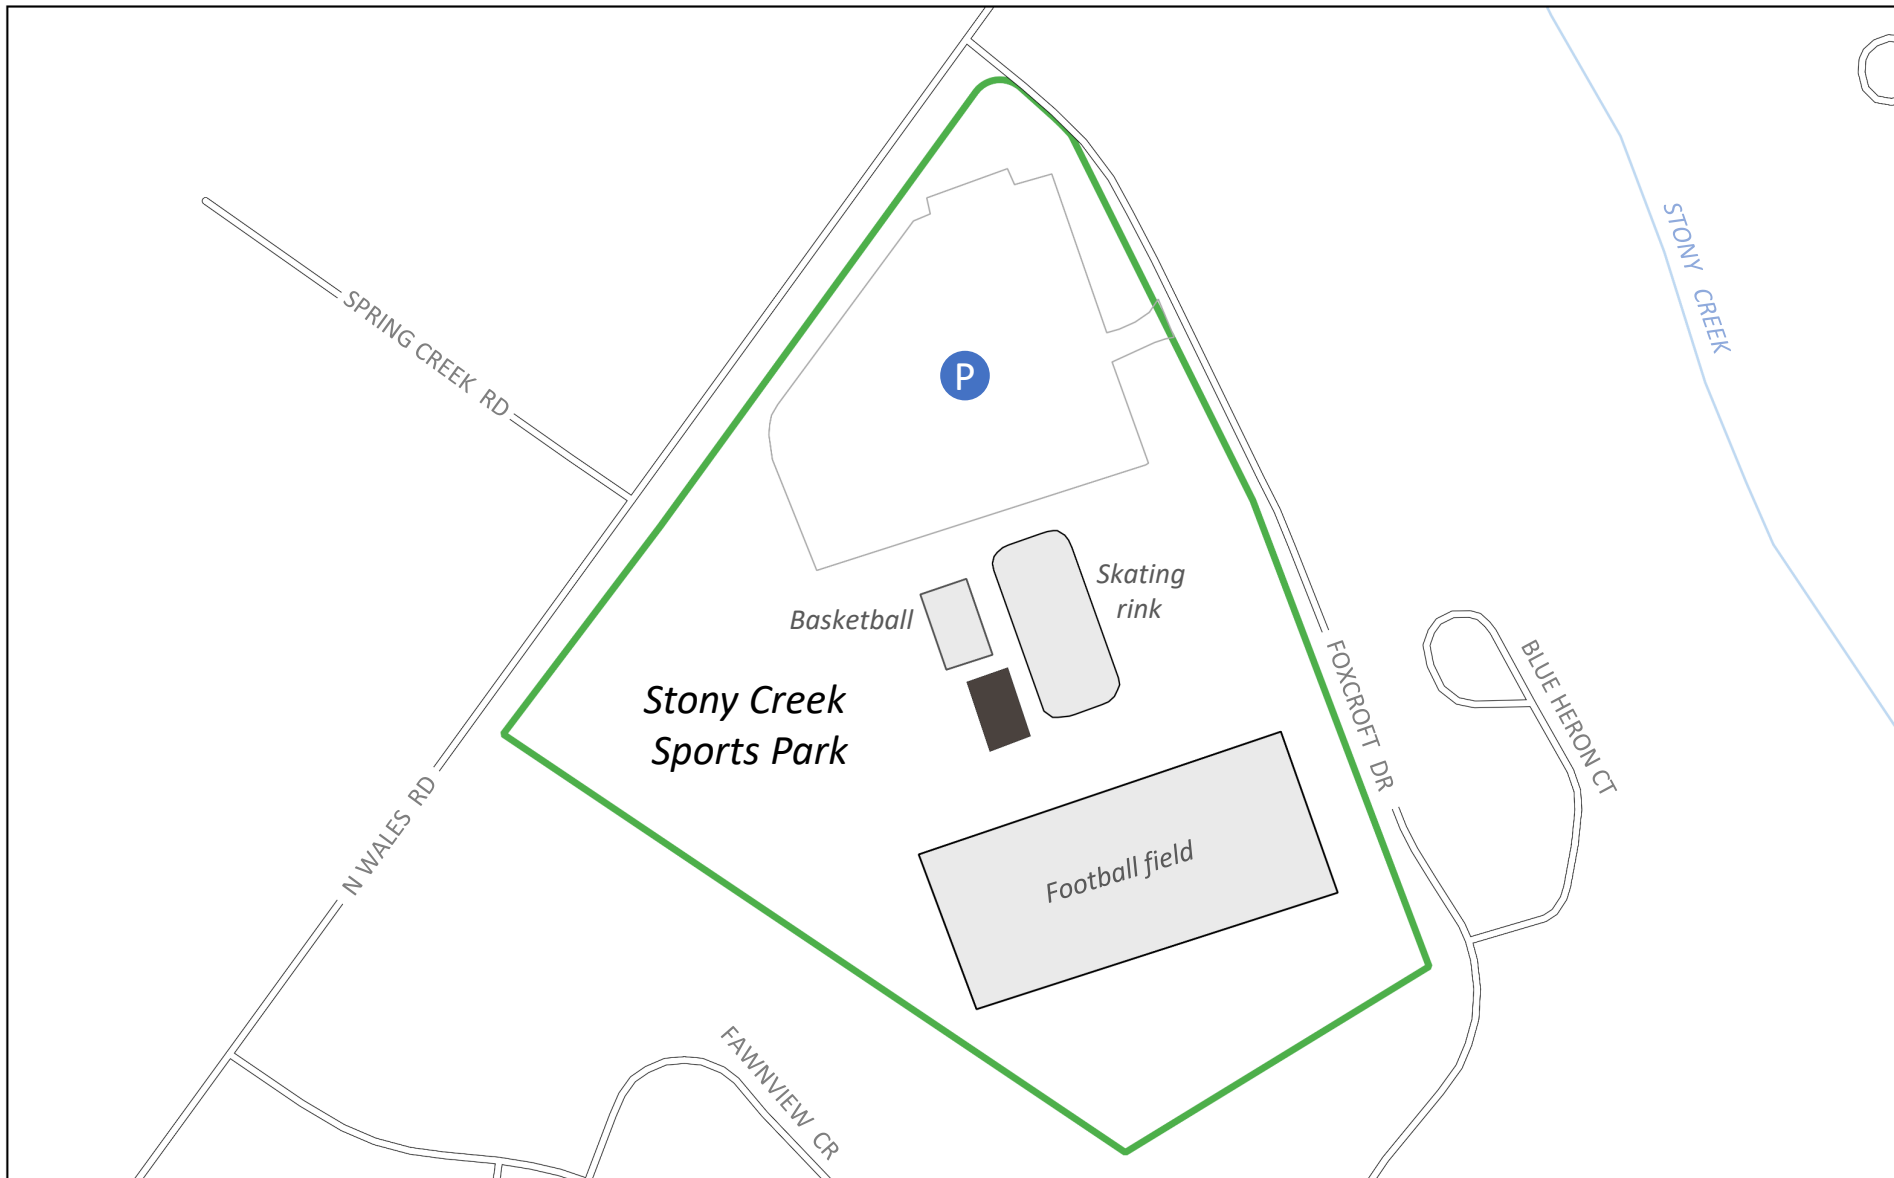

Stony Creek Sports Park

Whitpain Township

Parking

Building

Park

Athletic field

0 100 200 300 400 feet